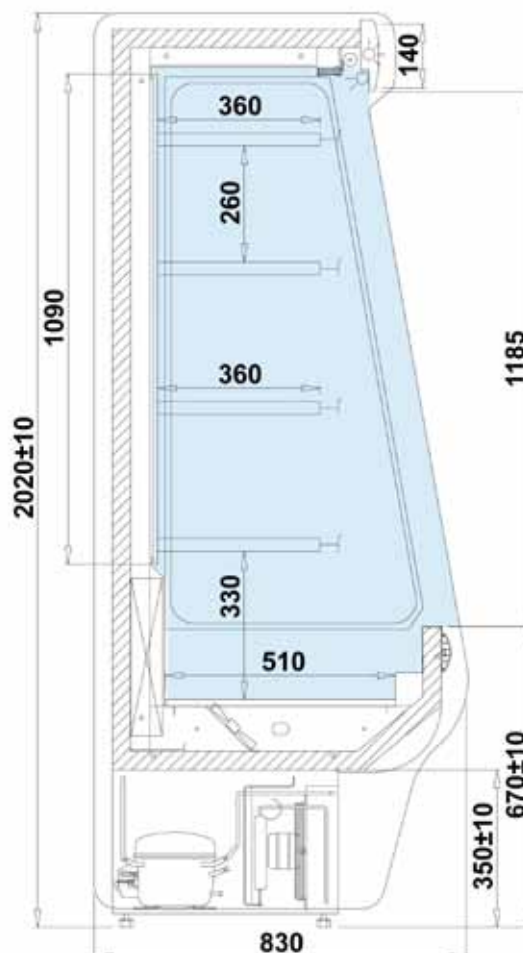

Wall Cabinets - I-Rodos

I-Rodos*

Technical parameters:

Model	Dimension (ext.) H x W x D [mm]	Display surface [m ²]	Shelves with low base	Power Consumption [kWh/24h]	Weight [kg]
I-Rodos 1.0	2020 x 1020 x 830	1,80	5	15,40	175
I-Rodos 1.3	2020 x 1330 x 830	2,40	5	15,90	220
I-Rodos 1.6	2020 x 1630 x 830	3,00	5	20,50	235
I-Rodos 1.9	2020 x 1940 x 830	3,60	5	20,90	280
I-Rodos 2.5	2020 x 2560 x 830	4,70	5	25,50	340

* - Picture above presents unit with either some or all available extras. Please note that the look of basic version of cabinet, or one of your choice, may vary from presented.

Wall Cabinets - I-Rodos

I-Rodos*

Description:

- temperature range +2 / +8°C
- preferred ambient temperature +16 / +25°C
- power supply 230V / 50Hz
- internal condensing unit
- ecological polyurethane insulation
- front and base panels made of power coated steel - white colour
- top panel made of perspex with LED illumination - choice of colours
- interior and shelves in white colour
- adjustable shelves
- 4 shelf levels
- interior top LED lighting - white colour
- price strips - choice of colours
- electronic control with digital temperature display
- automatic defrost
- night blind - manual
- plastic bumper - choice of colours
- ABS side walls with glass - choice of colours
- 1 year full warranty service and after warranty service provided